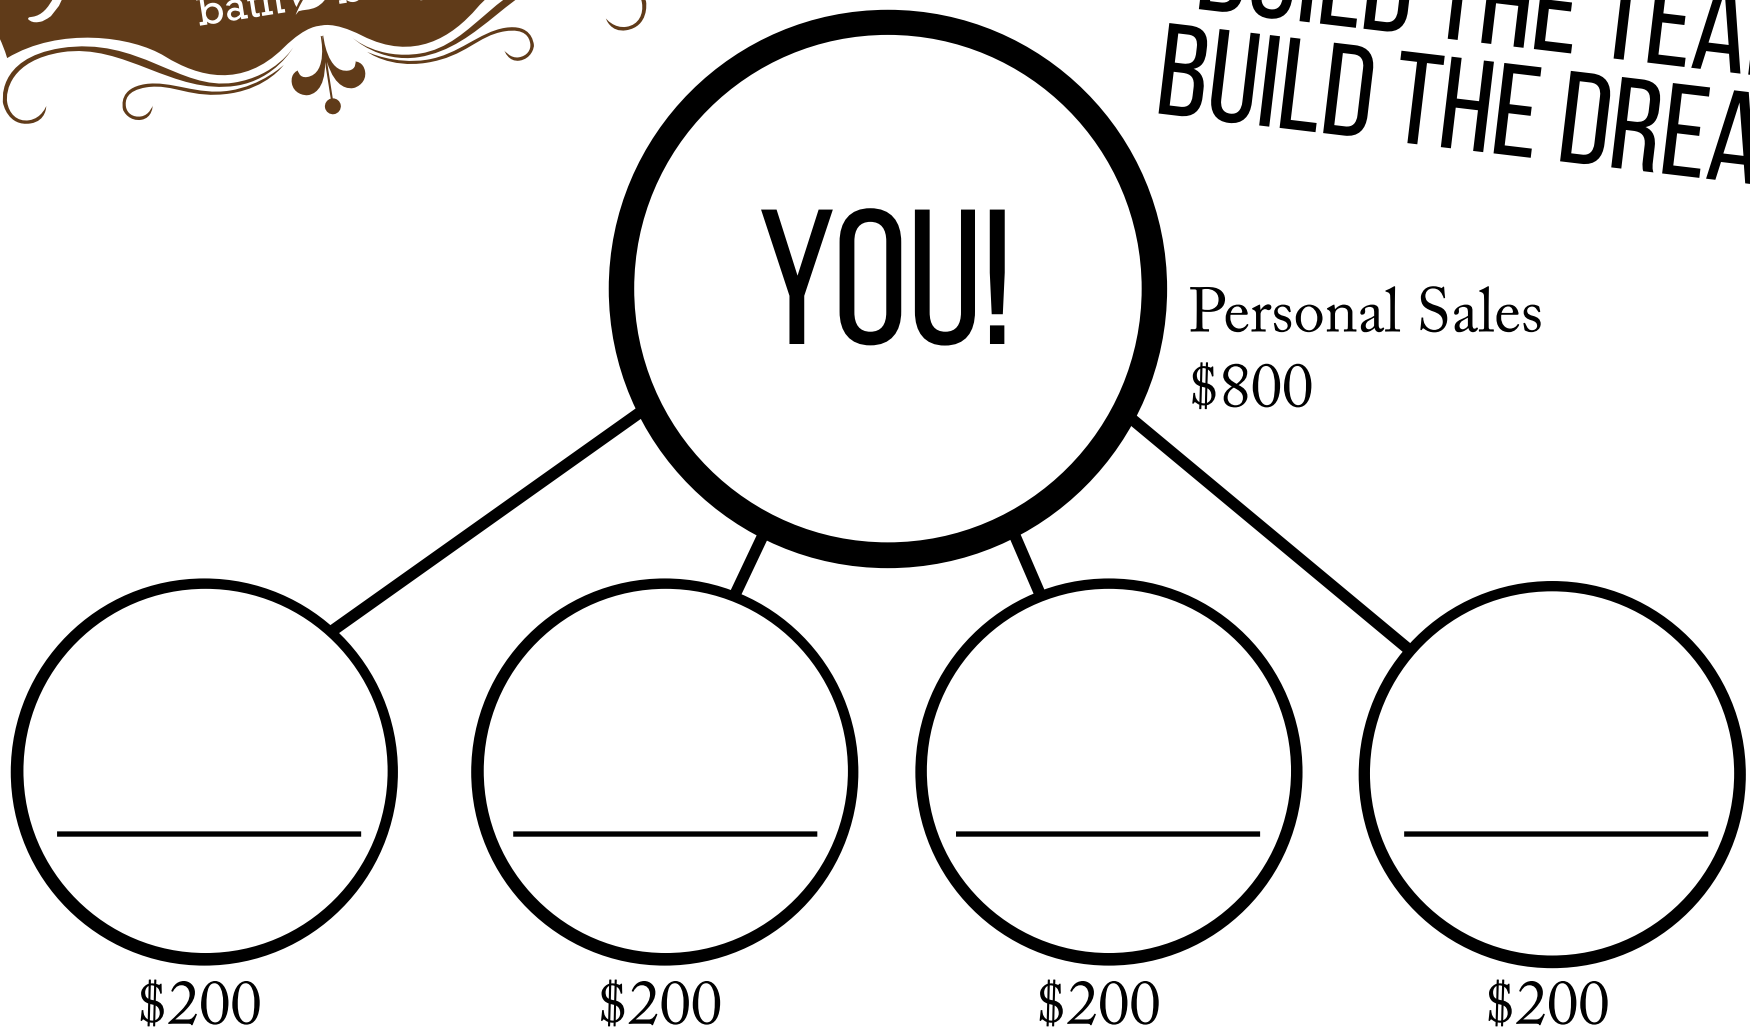

Director
**BUILD THE TEAM,
BUILD THE DREAM!**

**TOTAL
\$5,000**

You plus at least 4 legs (\$200 per leg under one person). Your group volume must be \$5,000 which can come from any where on the team.